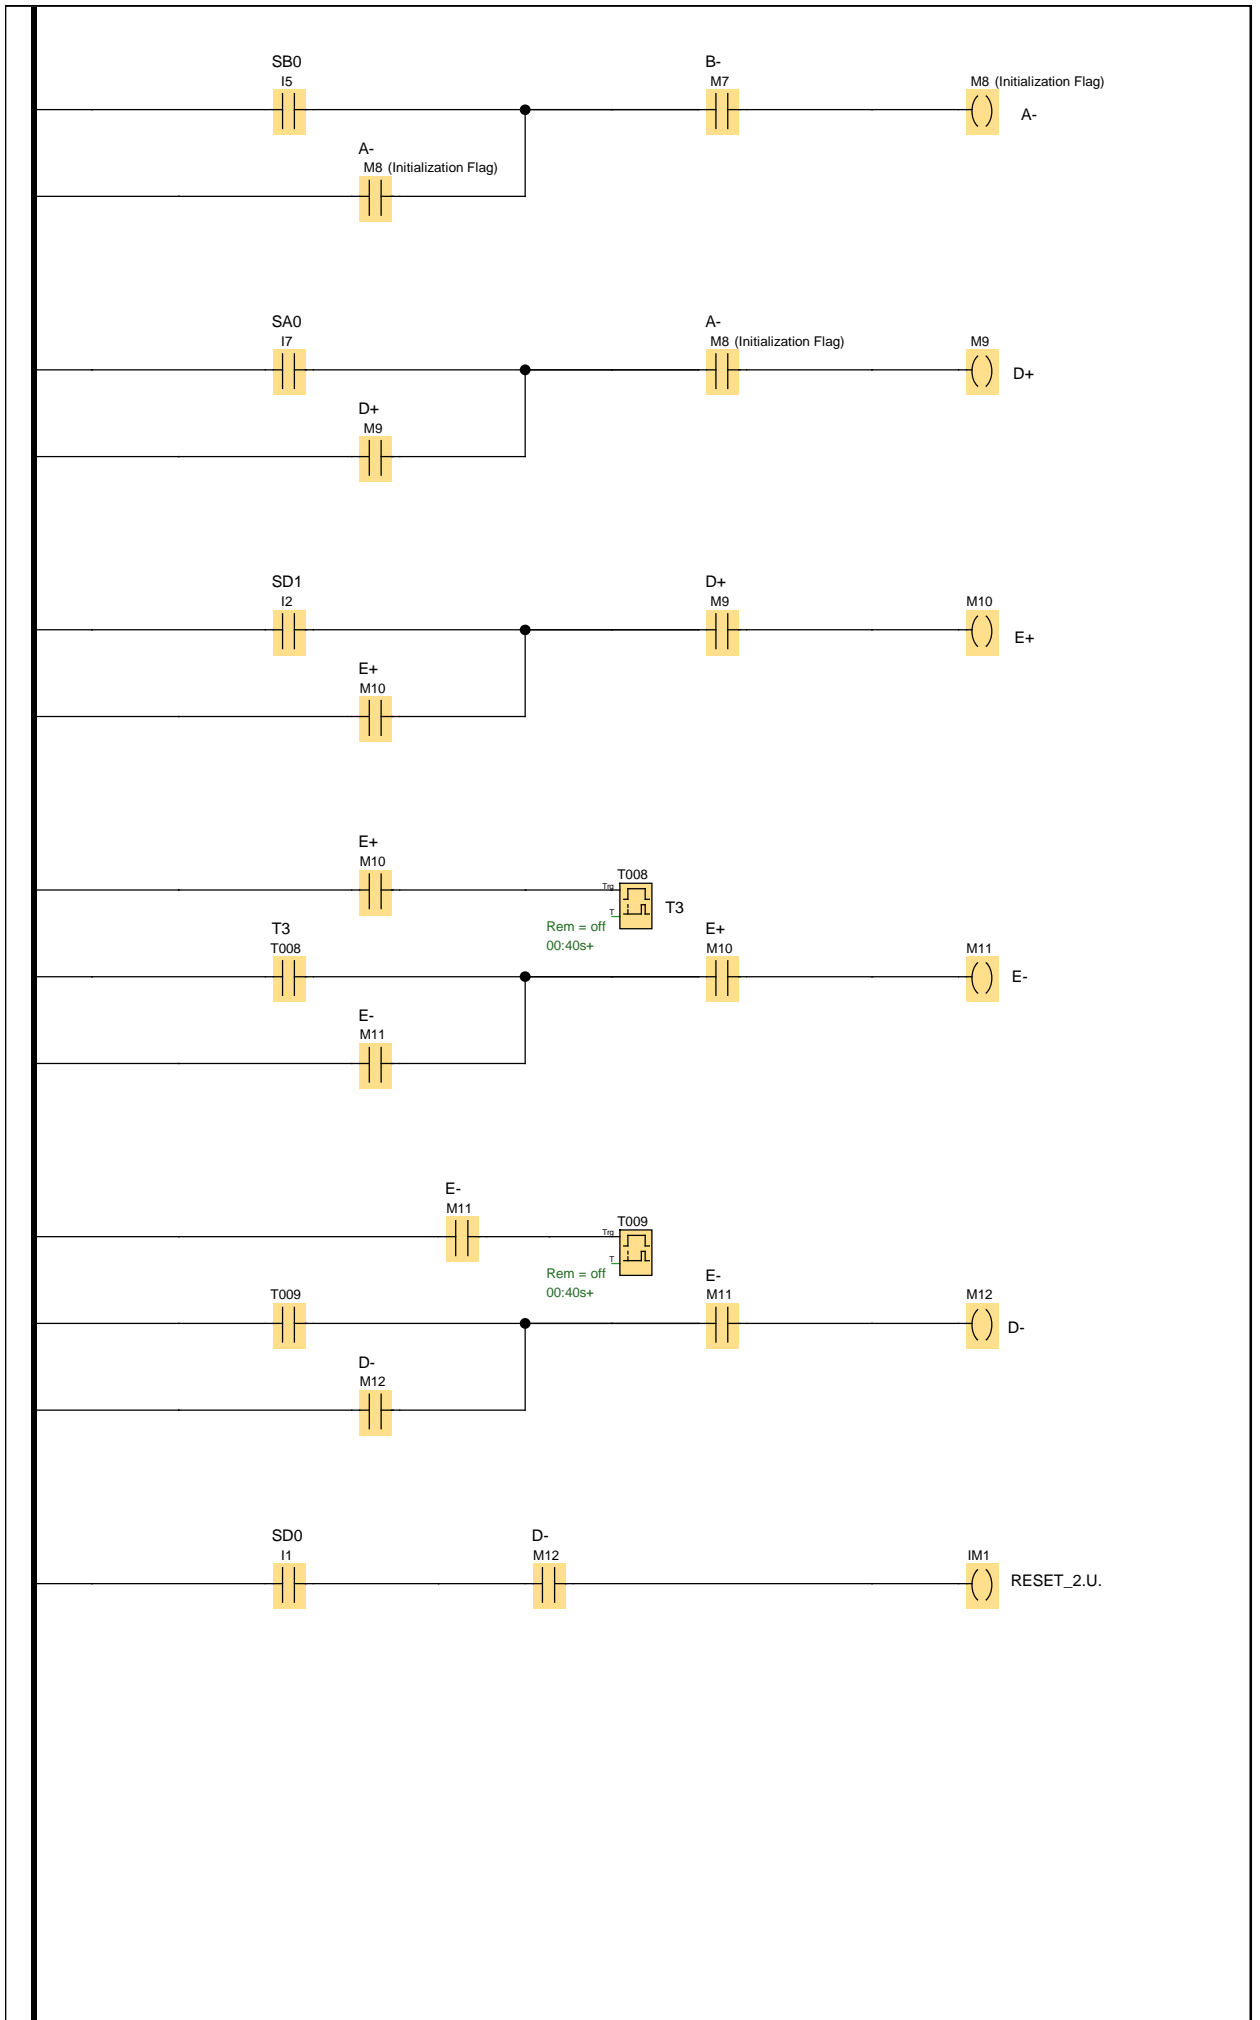

Creator:	Dzirbit	Project:		Customer:	
Checked:		Installation:		Diagram No.:	
Created/Changed:	4/12/11 8:52 AM/6/7/11 2:29 PM	File:	Ovladaci_program_modelu_	Page:	4 / 5