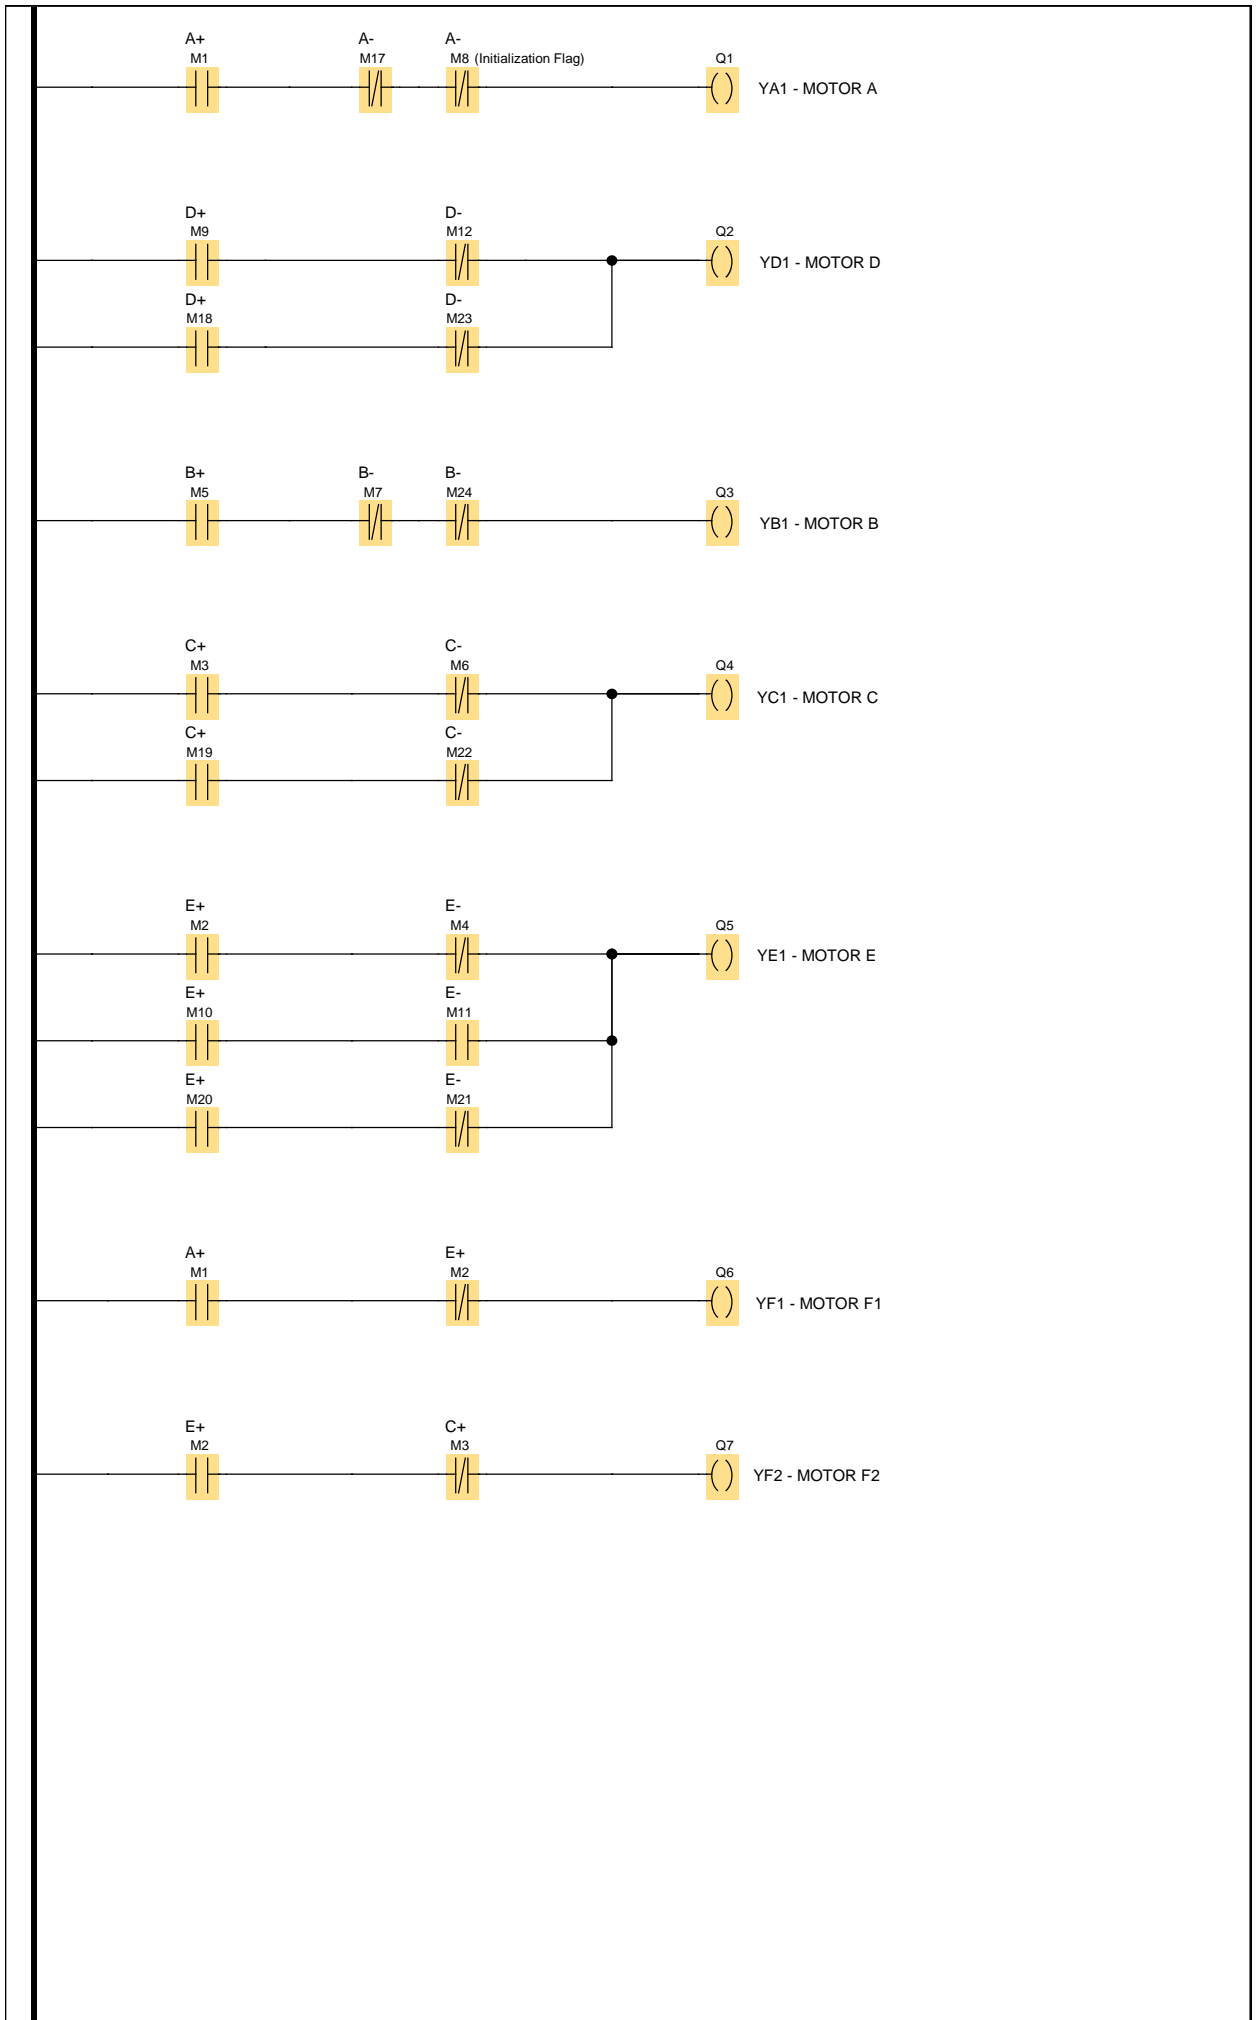

Creator:	Dzirbit	Project:		Customer:	
Checked:		Installation:		Diagram No.:	
Created/Changed:	4/12/11 8:52 AM/6/7/11 2:29 PM	File:	Ovladaci_program_modelu_	Page:	5 / 5