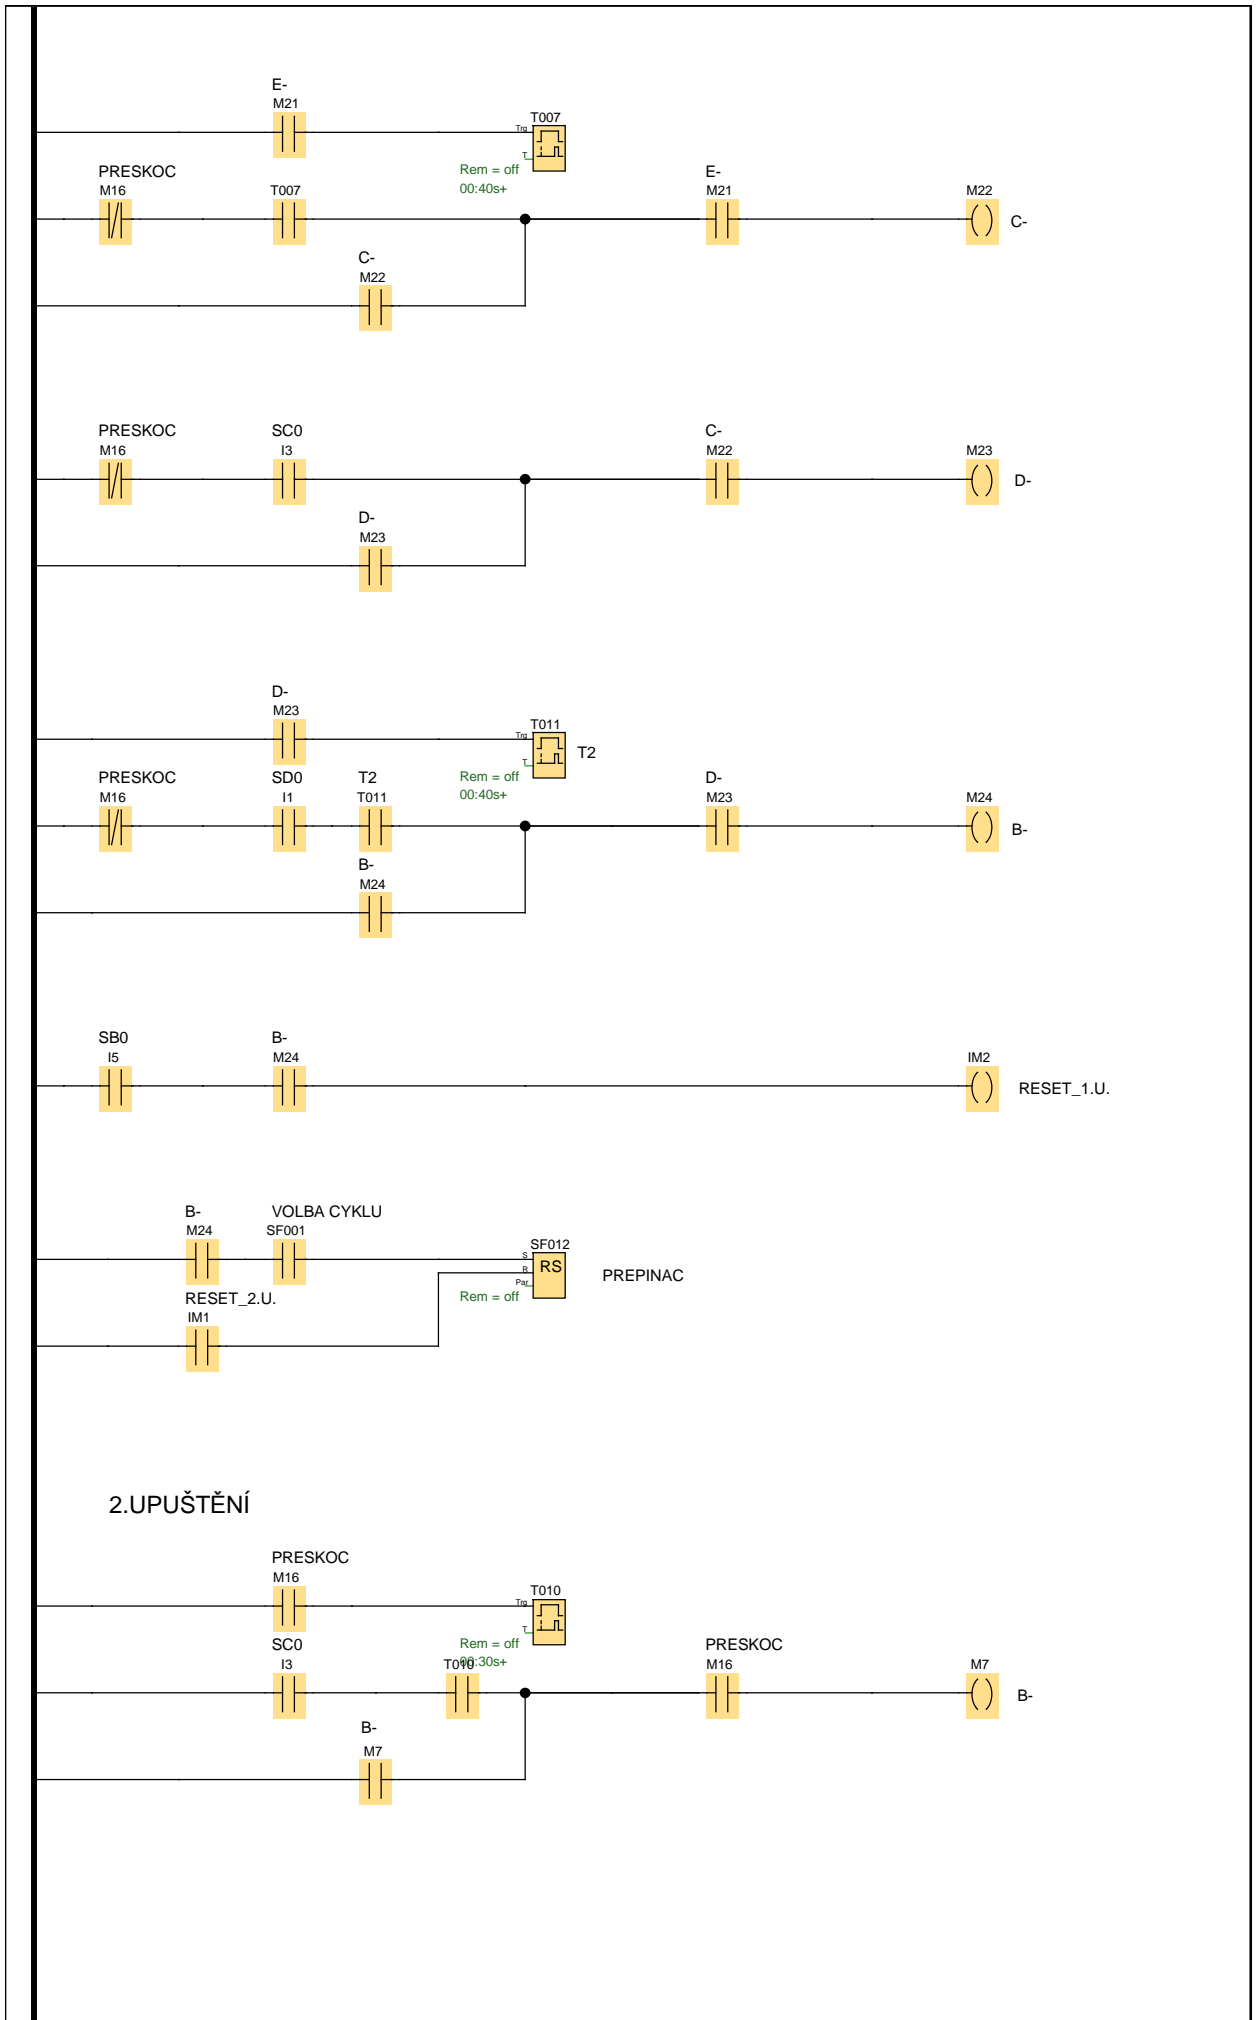

Příloha D

Creator:	Dzirbit	Project:		Customer:	
Checked:		Installation:		Diagram No.:	
Created/Changed:	4/12/11 8:52 AM/6/7/11 2:29 PM	File:	Ovladaci_program_modelu_	Page:	1 / 5

Creator:	Dzirbit	Project:		Customer:	
Checked:		Installation:		Diagram No.:	
Created/Changed:	4/12/11 8:52 AM/6/7/11 2:29 PM	File:	Ovladaci_program_modelu_	Page:	2 / 5