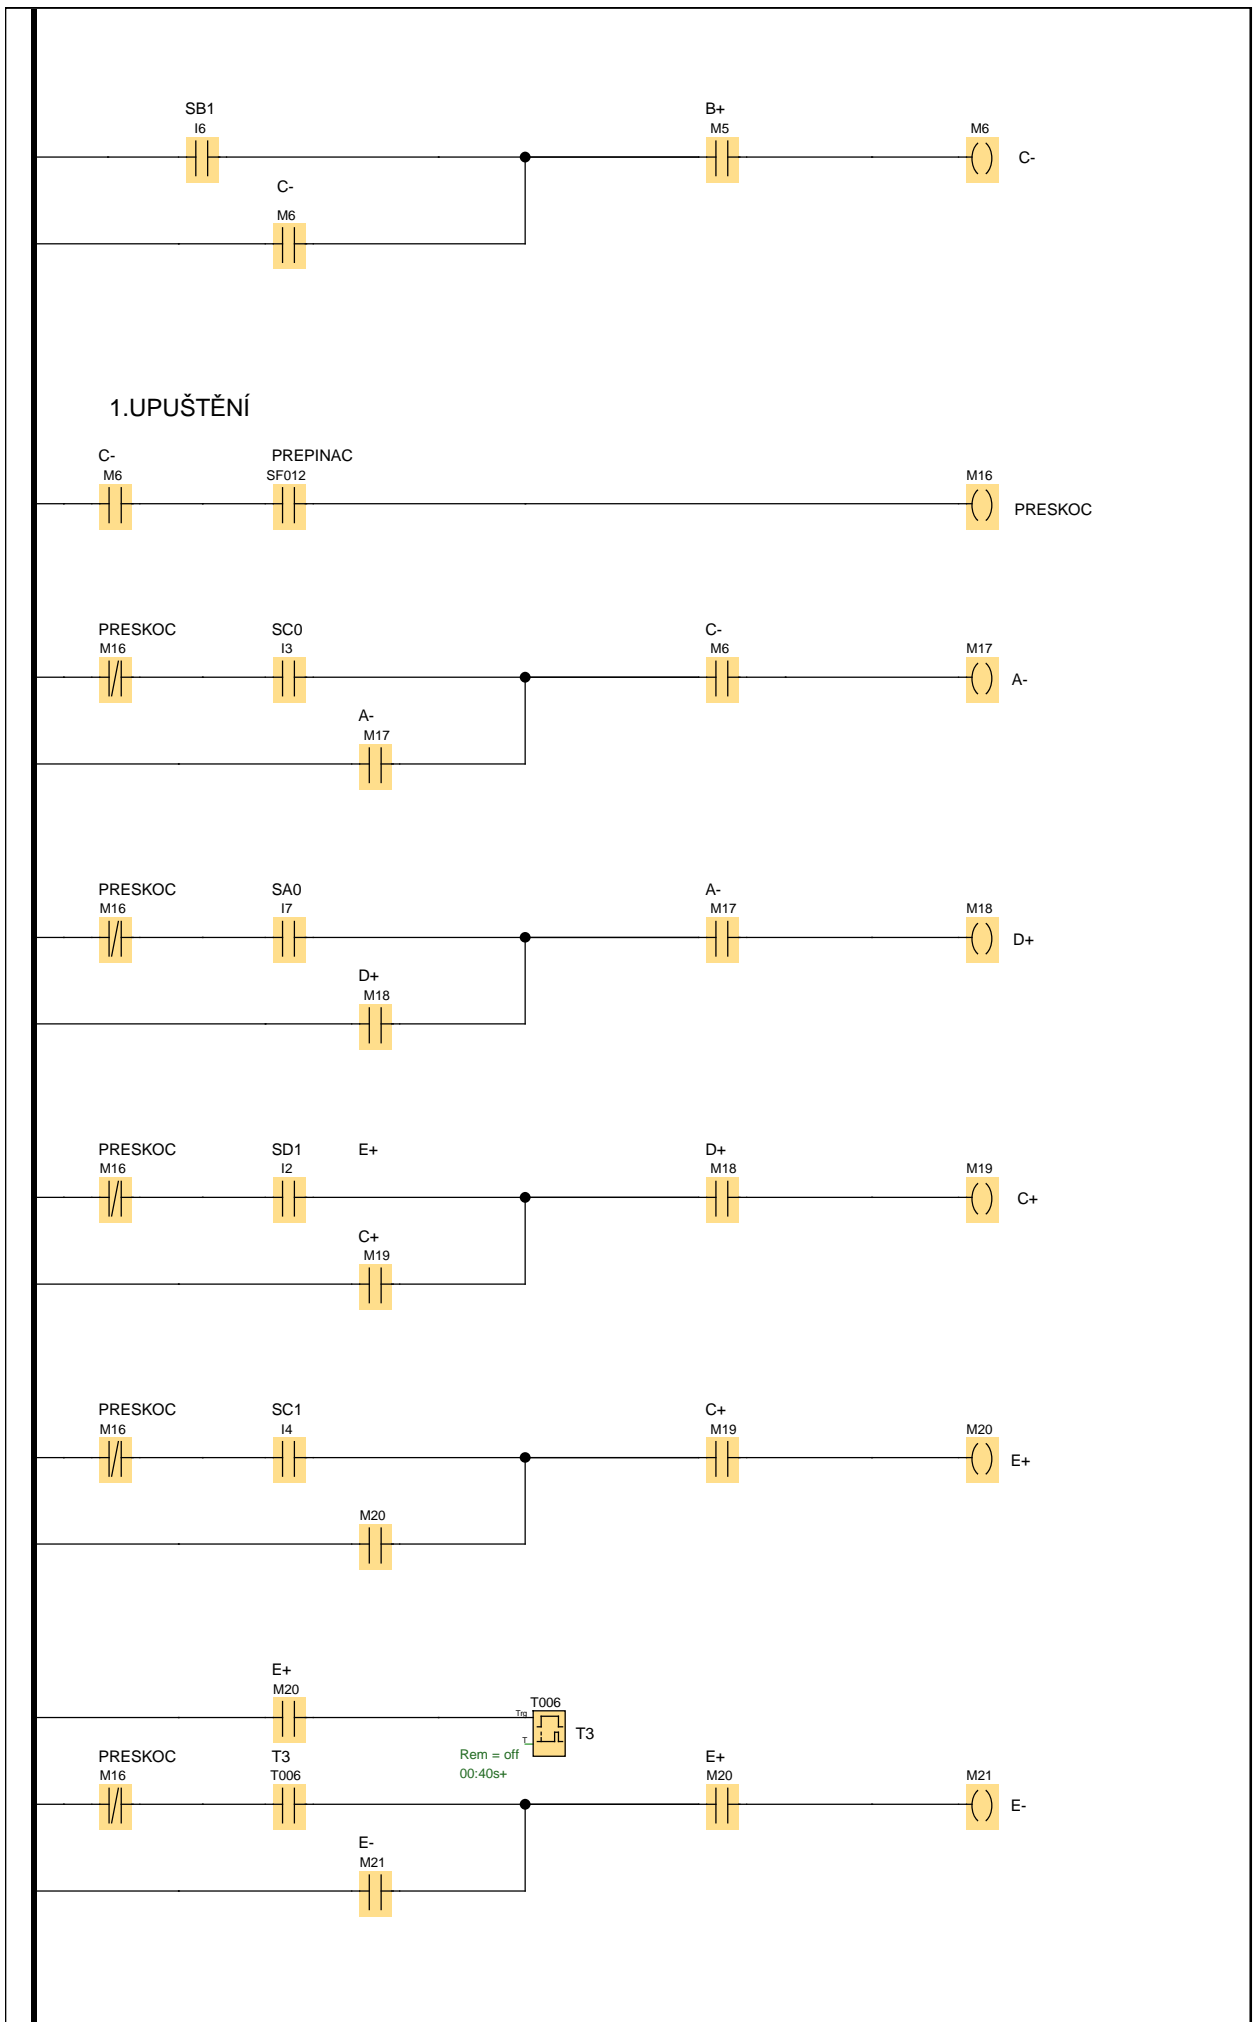

Příloha D

Creator:	Dzirbit	Project:		Customer:	
Checked:		Installation:		Diagram No.:	
Created/Changed:	4/12/11 8:52 AM/6/7/11 2:29 PM	File:	Ovladaci_program_modelu_	Page:	1 / 5

Creator:	Dzirbit	Project:		Customer:	
Checked:		Installation:		Diagram No.:	
Created/Changed:	4/12/11 8:52 AM/6/7/11 2:29 PM	File:	Ovladaci_program_modelu_	Page:	2 / 5