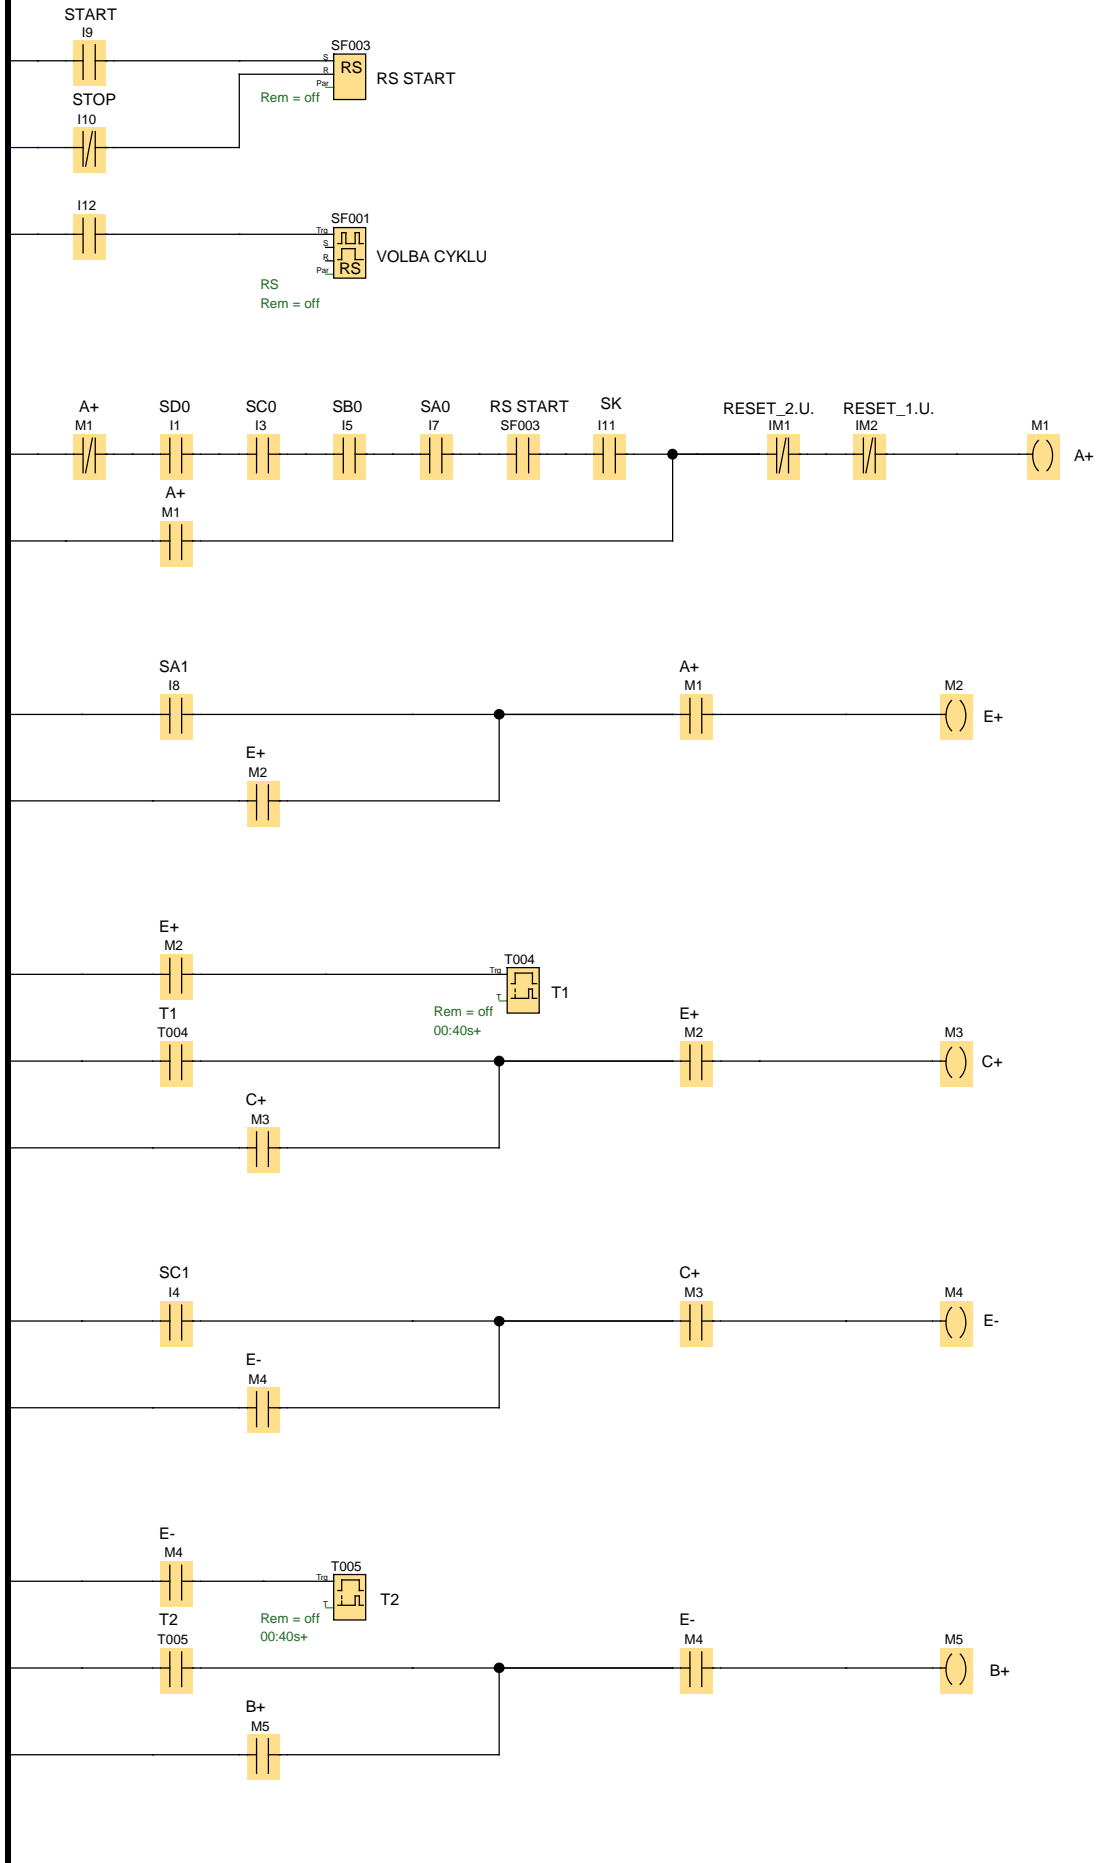

Příloha D

Creator:	Dzirbit	Project:		Customer:	
Checked:		Installation:		Diagram No.:	
Created/Changed:	4/12/11 8:52 AM/6/7/11 2:29 PM	File:	Ovladaci_program_modelu_	Page:	1 / 5

Creator:	Dzirbit	Project:		Customer:	
Checked:		Installation:		Diagram No.:	
Created/Changed:	4/12/11 8:52 AM/6/7/11 2:29 PM	File:	Ovladaci_program_modelu_	Page:	2 / 5

Creator:	Dzirbit	Project:		Customer:	
Checked:		Installation:		Diagram No.:	
Created/Changed:	4/12/11 8:52 AM/6/7/11 2:29 PM	File:	Ovladaci_program_modelu_	Page:	3 / 5

Creator:	Dzirbit	Project:		Customer:	
Checked:		Installation:		Diagram No.:	
Created/Changed:	4/12/11 8:52 AM/6/7/11 2:29 PM	File:	Ovladaci_program_modelu_	Page:	4 / 5